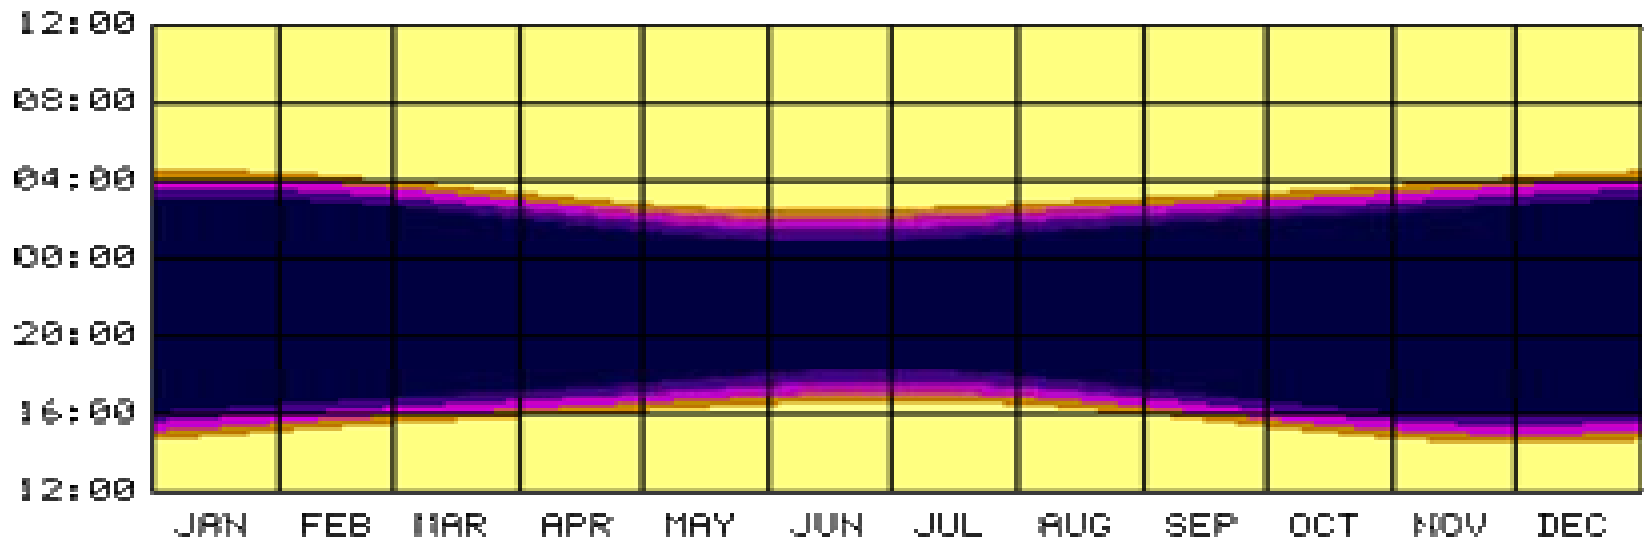

Sunset, Sunrise, & Twilight for the Pentapolis

SUNSET, SUNRISE and TWILIGHT
(30.50° N 35.30° E)

- Daylight (The sun is at or above the horizon)
- Civil Twilight (Sun between horizon and 6° below)
- Nautical Twilight (Sun between 6° and 12° below)
- Astronomical Twilight (12° to 18° below)
- Dark (The sun is more than 18° below horizon)